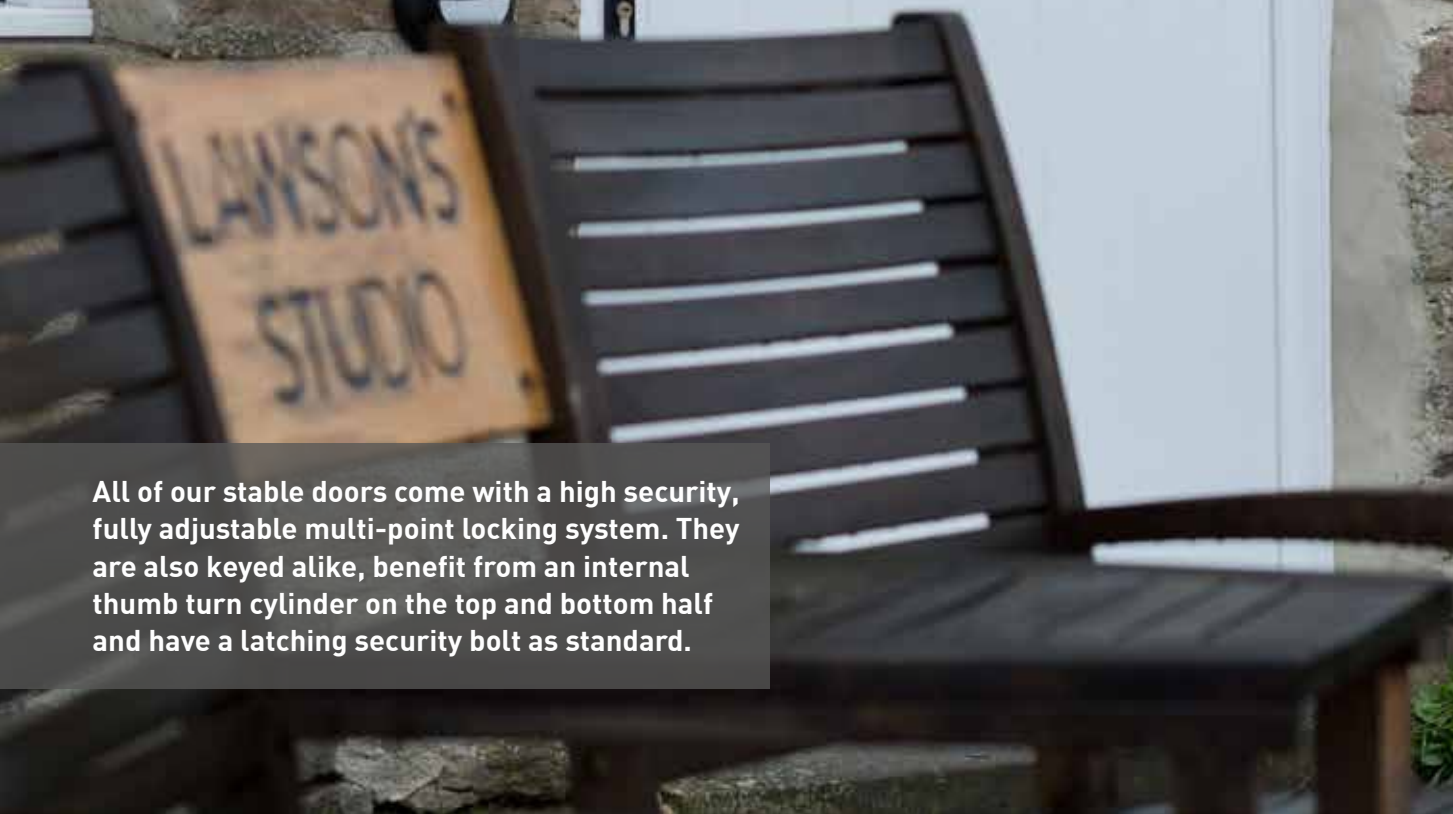

[contact us for more details]

Solidor[®]
EXCLUSIVE

Secured by Design

Police Preferred Specification

All of our stable doors come with a high security, fully adjustable multi-point locking system. They are also keyed alike, benefit from an internal thumb turn cylinder on the top and bottom half and have a latching security bolt as standard.