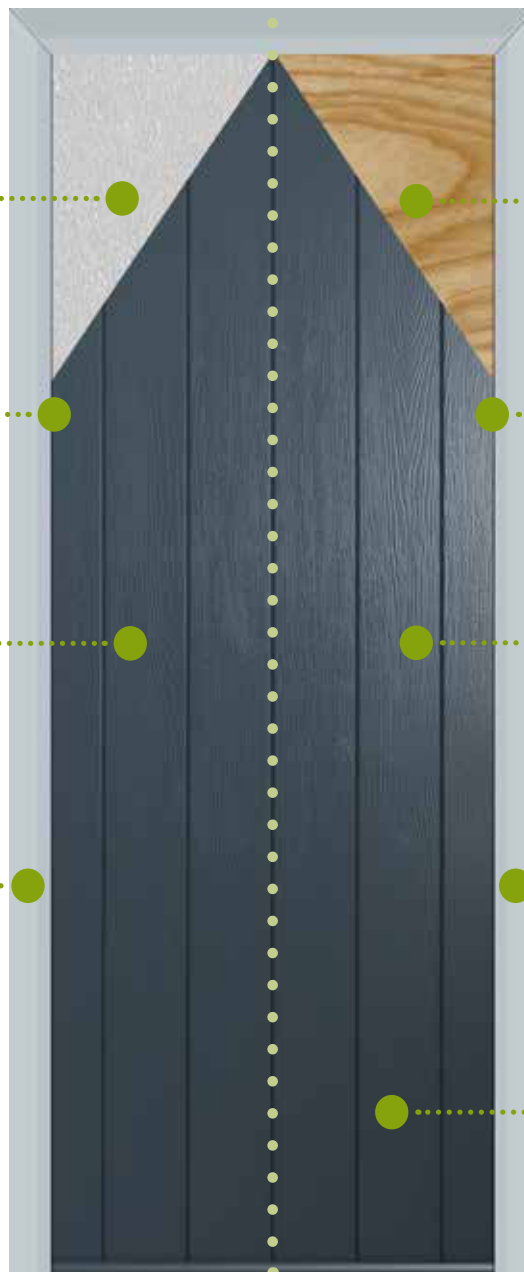

You can rest assured that with our door construction, coupled with our unique, reinforced door frame and Secured by Design locking systems, your home will be as safe as can be when you choose Solidor.

A typical foam filled door construction

Solidor's unique solid timber construction

40mm Foam Filled Centre performs thermally, but because this is a foam fill it is neither solid, nor secure.

44mm Solid Timber Core that is thermally efficient and extremely secure.

Visible Edge Banding as a result you will often see a different coloured line running the length of the door.

Hidden Edge Banding so the front of your door remains a solid, glorious slab of colour.

Gel Coated GRP Outer Skin may offer protection but can be easily cut through. Also, because every door is a white blank that is surface painted they show scratches very easily.

'Through' Colour ABS Skins made from the same durable plastic as Lego®. Also, because the entire skin is made of a solid colour, any scratches are practically hidden.

3 Chamber Profile which use valuable steel or aluminium reinforcements. Also, you should check if they are lead free.

Lead Free, 5 Chamber Profile which uses 100% recycled reinforcing. Generally, the more chambers that a profile uses, the stronger and more thermally efficient they are.

Wood Grain Effect Skin that gives all of the aesthetics of timber, but without the time consuming maintenance.

To see our security test video visit www.solidor.co.uk/tv