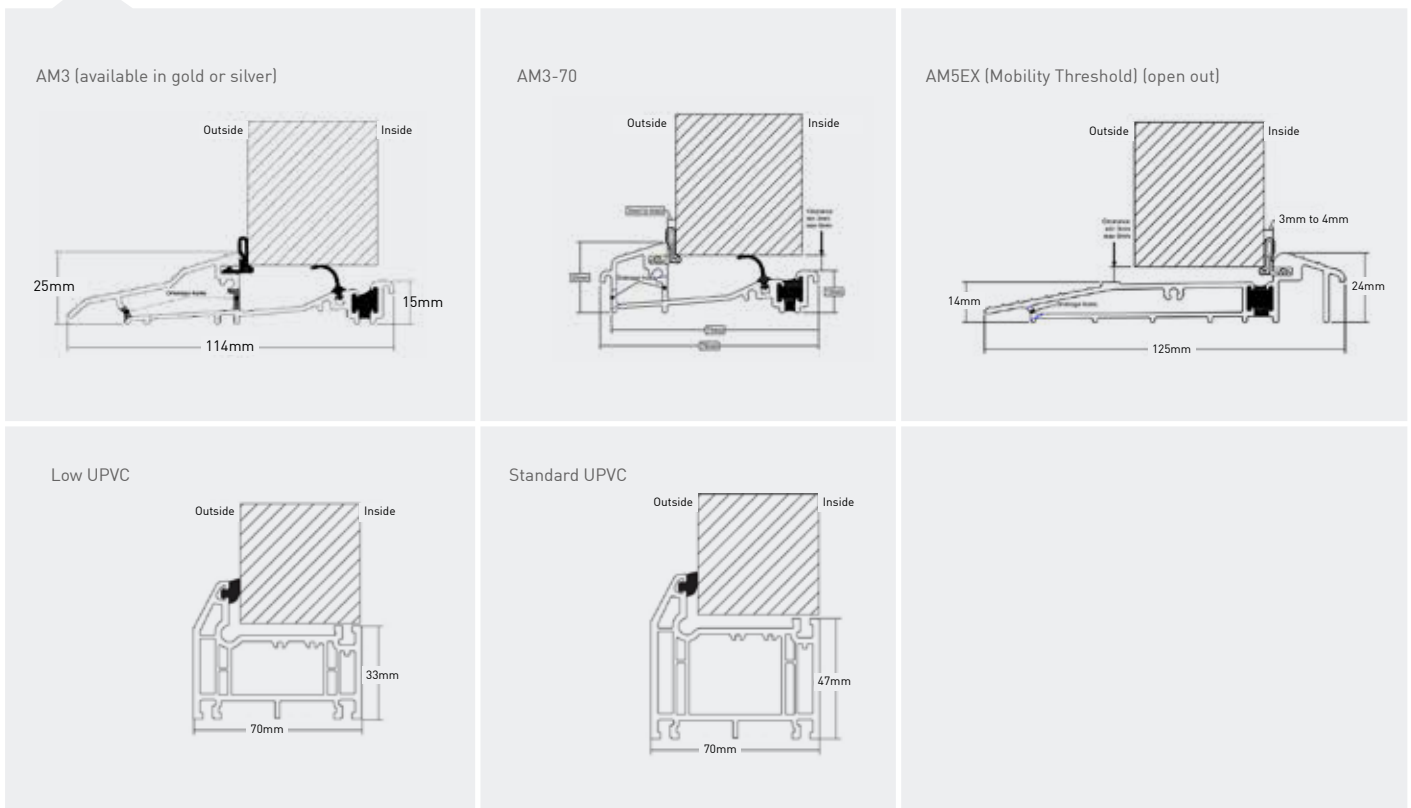

Thresholds

To allow for every circumstance we offer the largest range of door thresholds. The AM3 and AM5EX aluminium threshold are both Part 'M' compliant within the latest Building Regulations for easy access.